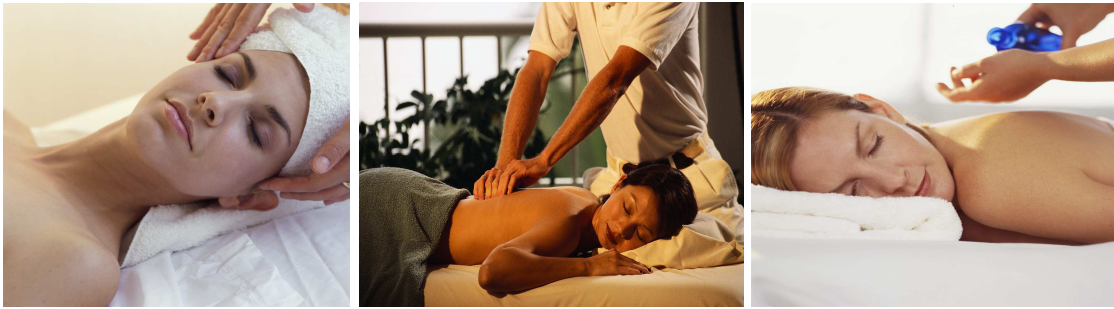

Eikendal Lodge Promotions

Our "Weekend-Wellness" Packages (01 May - 30 September 2010)

This complete package includes 2 nights' accommodation, breakfast and a 3-course dinner in our lovely farm restaurant, as well as a therapeutic massage for him and her (Swedish Massage or Head, Back and Foot Massage) in the privacy of your own room.

- Luxury Room Category - R 4'000 per package
- Superior Room Category - R 3'750 per package
- Standard Room Category - R 3'550 per package

Our "Traditional Swiss Cheese Fondue Package" (01 May - 30 September 2010)

This package include one nights' accommodation with breakfast, including a Standard Swiss Cheese Fondue Dinner for two:

- Luxury Room Category - R 1550 per package
- Superior Room Category - R 1360 per package
- Standard Room Category - R 1250 per package